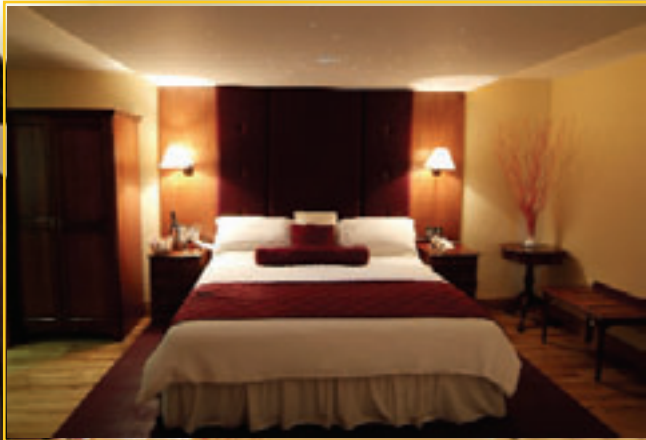

SH

*All our 42 bedrooms are en-suite, they have central heating, colour satellite/cable TV, hair dryer, tea/coffee courtesy tray, direct dial telephone, voice mail , WiFi and modem points. Also included is a personal safe. The bedrooms are tastefully decorated and furnished to a high standard, and we can offer double, twin,single and family rooms.*